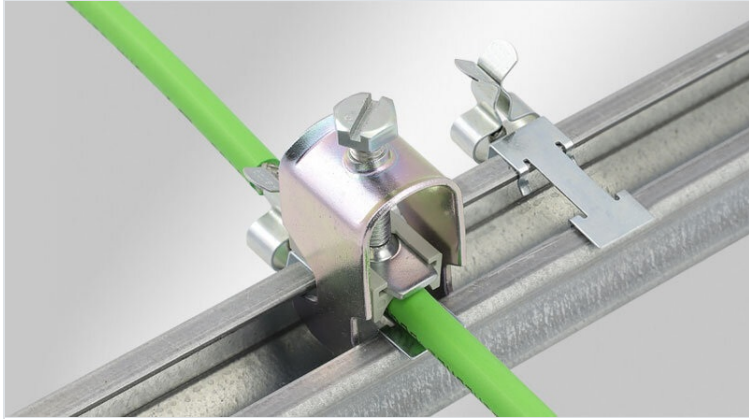

EMC-schermklemmen voor 30 mm DIN-rail vorm C

met of zonder geïntegreerde trekontlasting

WE
CONTROL
COMPONENTS

[Bestel direct online @ CC Nederland »](#)

[Voor aanvragen uit België klik hier »](#)

EMC shield clamps are used, where the shield of cables must be connected to the earth potential. They are easy to use and effective in earthing single cable shields.

When using types with integrated strain relief cables can be fixed via the cable jacket using cable ties. Thus strain relief in accordance with EN 62444 is achieved. We also offer EMC shield clamps with double strain relief function acc. to PROFINET installation guidelines.

Due to its special design the clamping ranges of the MSKL are very large while the dimensions are comparatively small. (Example: MSKL 3-12, assembled with a 12 mm cable shield: width 26.25 mm).

The shield clamps can be mounted on 30 mm DIN rails shape C using the SC screw foot.

With the LFC cable shield clamp the cable shield is directly contacted at the C-rail. Your existing cable clamp can still be used for strain relief. The LFC clamp is simply snapped onto the C-rail and is then fixed using the screw of your cable clamp.